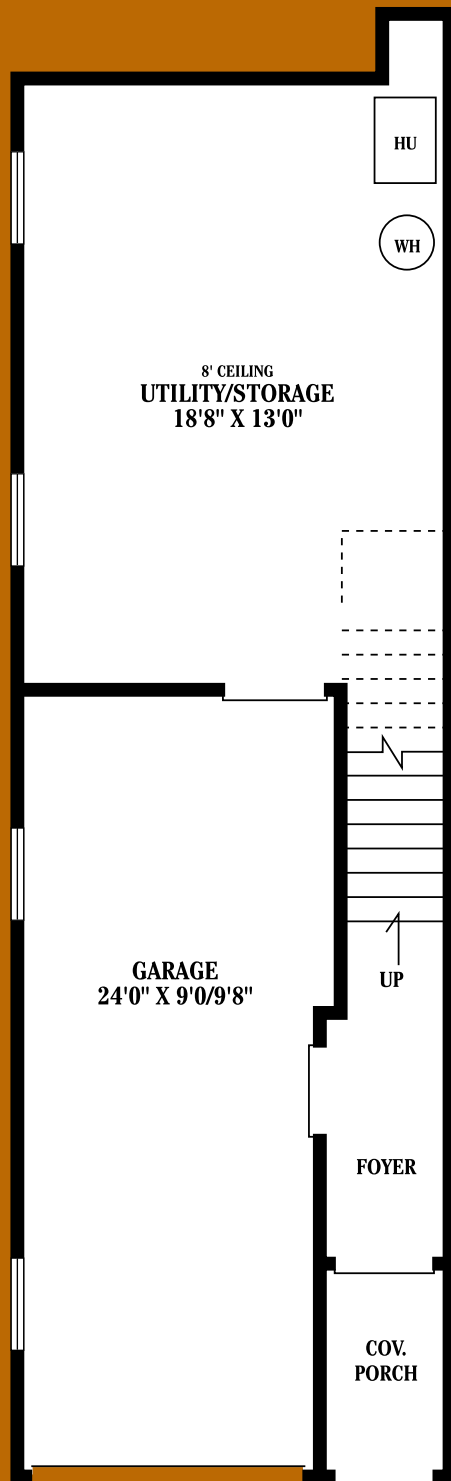

Bay windows on selected units only
 All dimensions approximate
 Layout may be reversed

A GROUND FLOOR

A FIRST FLOOR

A SECOND FLOOR

B
GROUND FLOOR

On end units only

B
FIRST FLOOR

On selected units only

B
SECOND FLOOR

Directions: Sunrise highway to Brentwood Road. Go South on Brentwood Road to Union Blvd. Go East on Union Blvd to the corner of Union and Saxon Ave. Chatham Square is on the left.

**Main Rental Office:
631-666-4040**