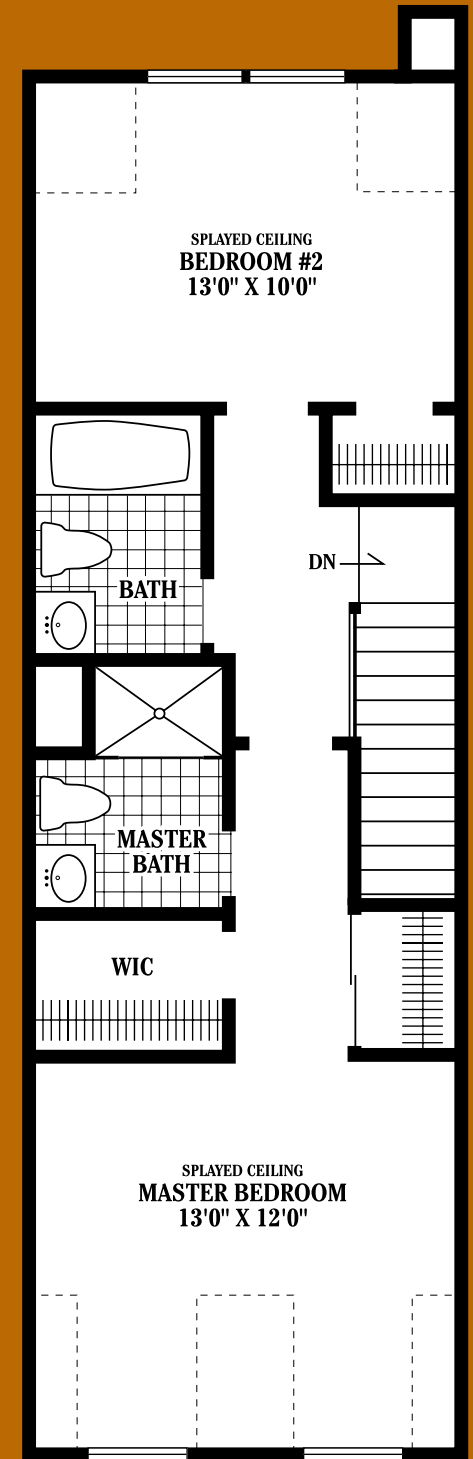

Chatham Square at Bayshore offers luxury, convenience and value, all in one of Long Island's finest rental communities.

FEATURES

- Eat-In Kitchen
- Washer/Dryer
- Walk-In Closets
- Master Bedroom
- 2nd Bedroom
- Central Air
- Living Room
- Dining Area
- Private Entry
- Wall-to-Wall Carpeting
- One Car Garage
- Storage Space

Bay windows on selected units only
 All dimensions approximate
 Layout may be reversed

A GROUND FLOOR

A FIRST FLOOR

A SECOND FLOOR

B
GROUND FLOOR

On end units only

B
FIRST FLOOR

On selected units only