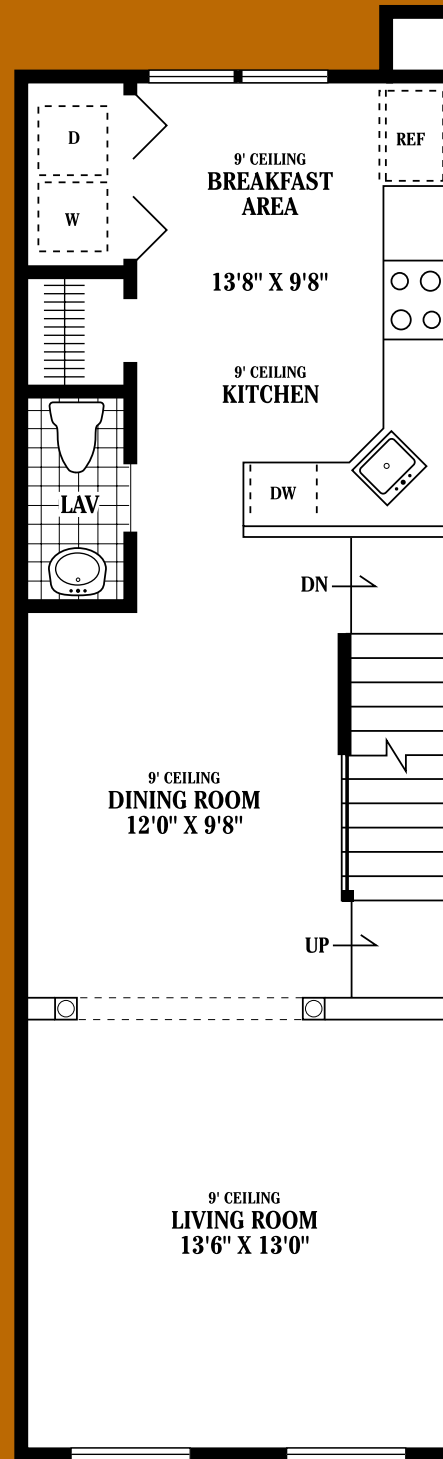

Chatham Square at Bayshore offers luxury, convenience and value, all in one of Long Island's finest rental communities.

FEATURES

- Eat-In Kitchen
- Washer/Dryer
- Walk-In Closets
- Master Bedroom
- 2nd Bedroom
- Central Air
- Living Room
- Dining Area
- Private Entry
- Wall-to-Wall Carpeting
- One Car Garage
- Storage Space

Bay windows on selected units only
 All dimensions approximate
 Layout may be reversed

A GROUND FLOOR

A FIRST FLOOR

A SECOND FLOOR

B
GROUND FLOOR

On end units only

B
FIRST FLOOR

On selected units only